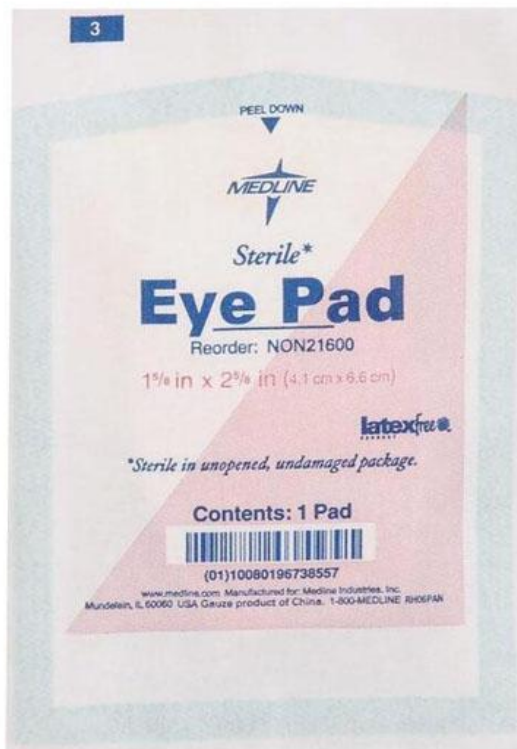

Model:PPD-EPP

Packaging product:different 4 side sealing eye pad,eye mask,eye patch etc.

Sachet size:100-200x100-200mm

Speed:80-120pc/minute

Power:2.5kw

Voltage:220v,50&60hz

NOTE:Different sizes can be customized.